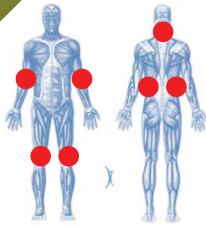

Made with organic ingredients

No More Pills or Powders!
40+ and Active Adults

JointFlaMend ReliefGummy

Promotes Healthy Joint Function*

Glucosamine Sulfate, Chondroitin Sulfate and MSM

Inflammation support from Organic Ginger, Flaxseed & Fish Oil*

Easy to Digest & Absorb Joint Gummy

Dietary Supplement—90 Gummy Bears